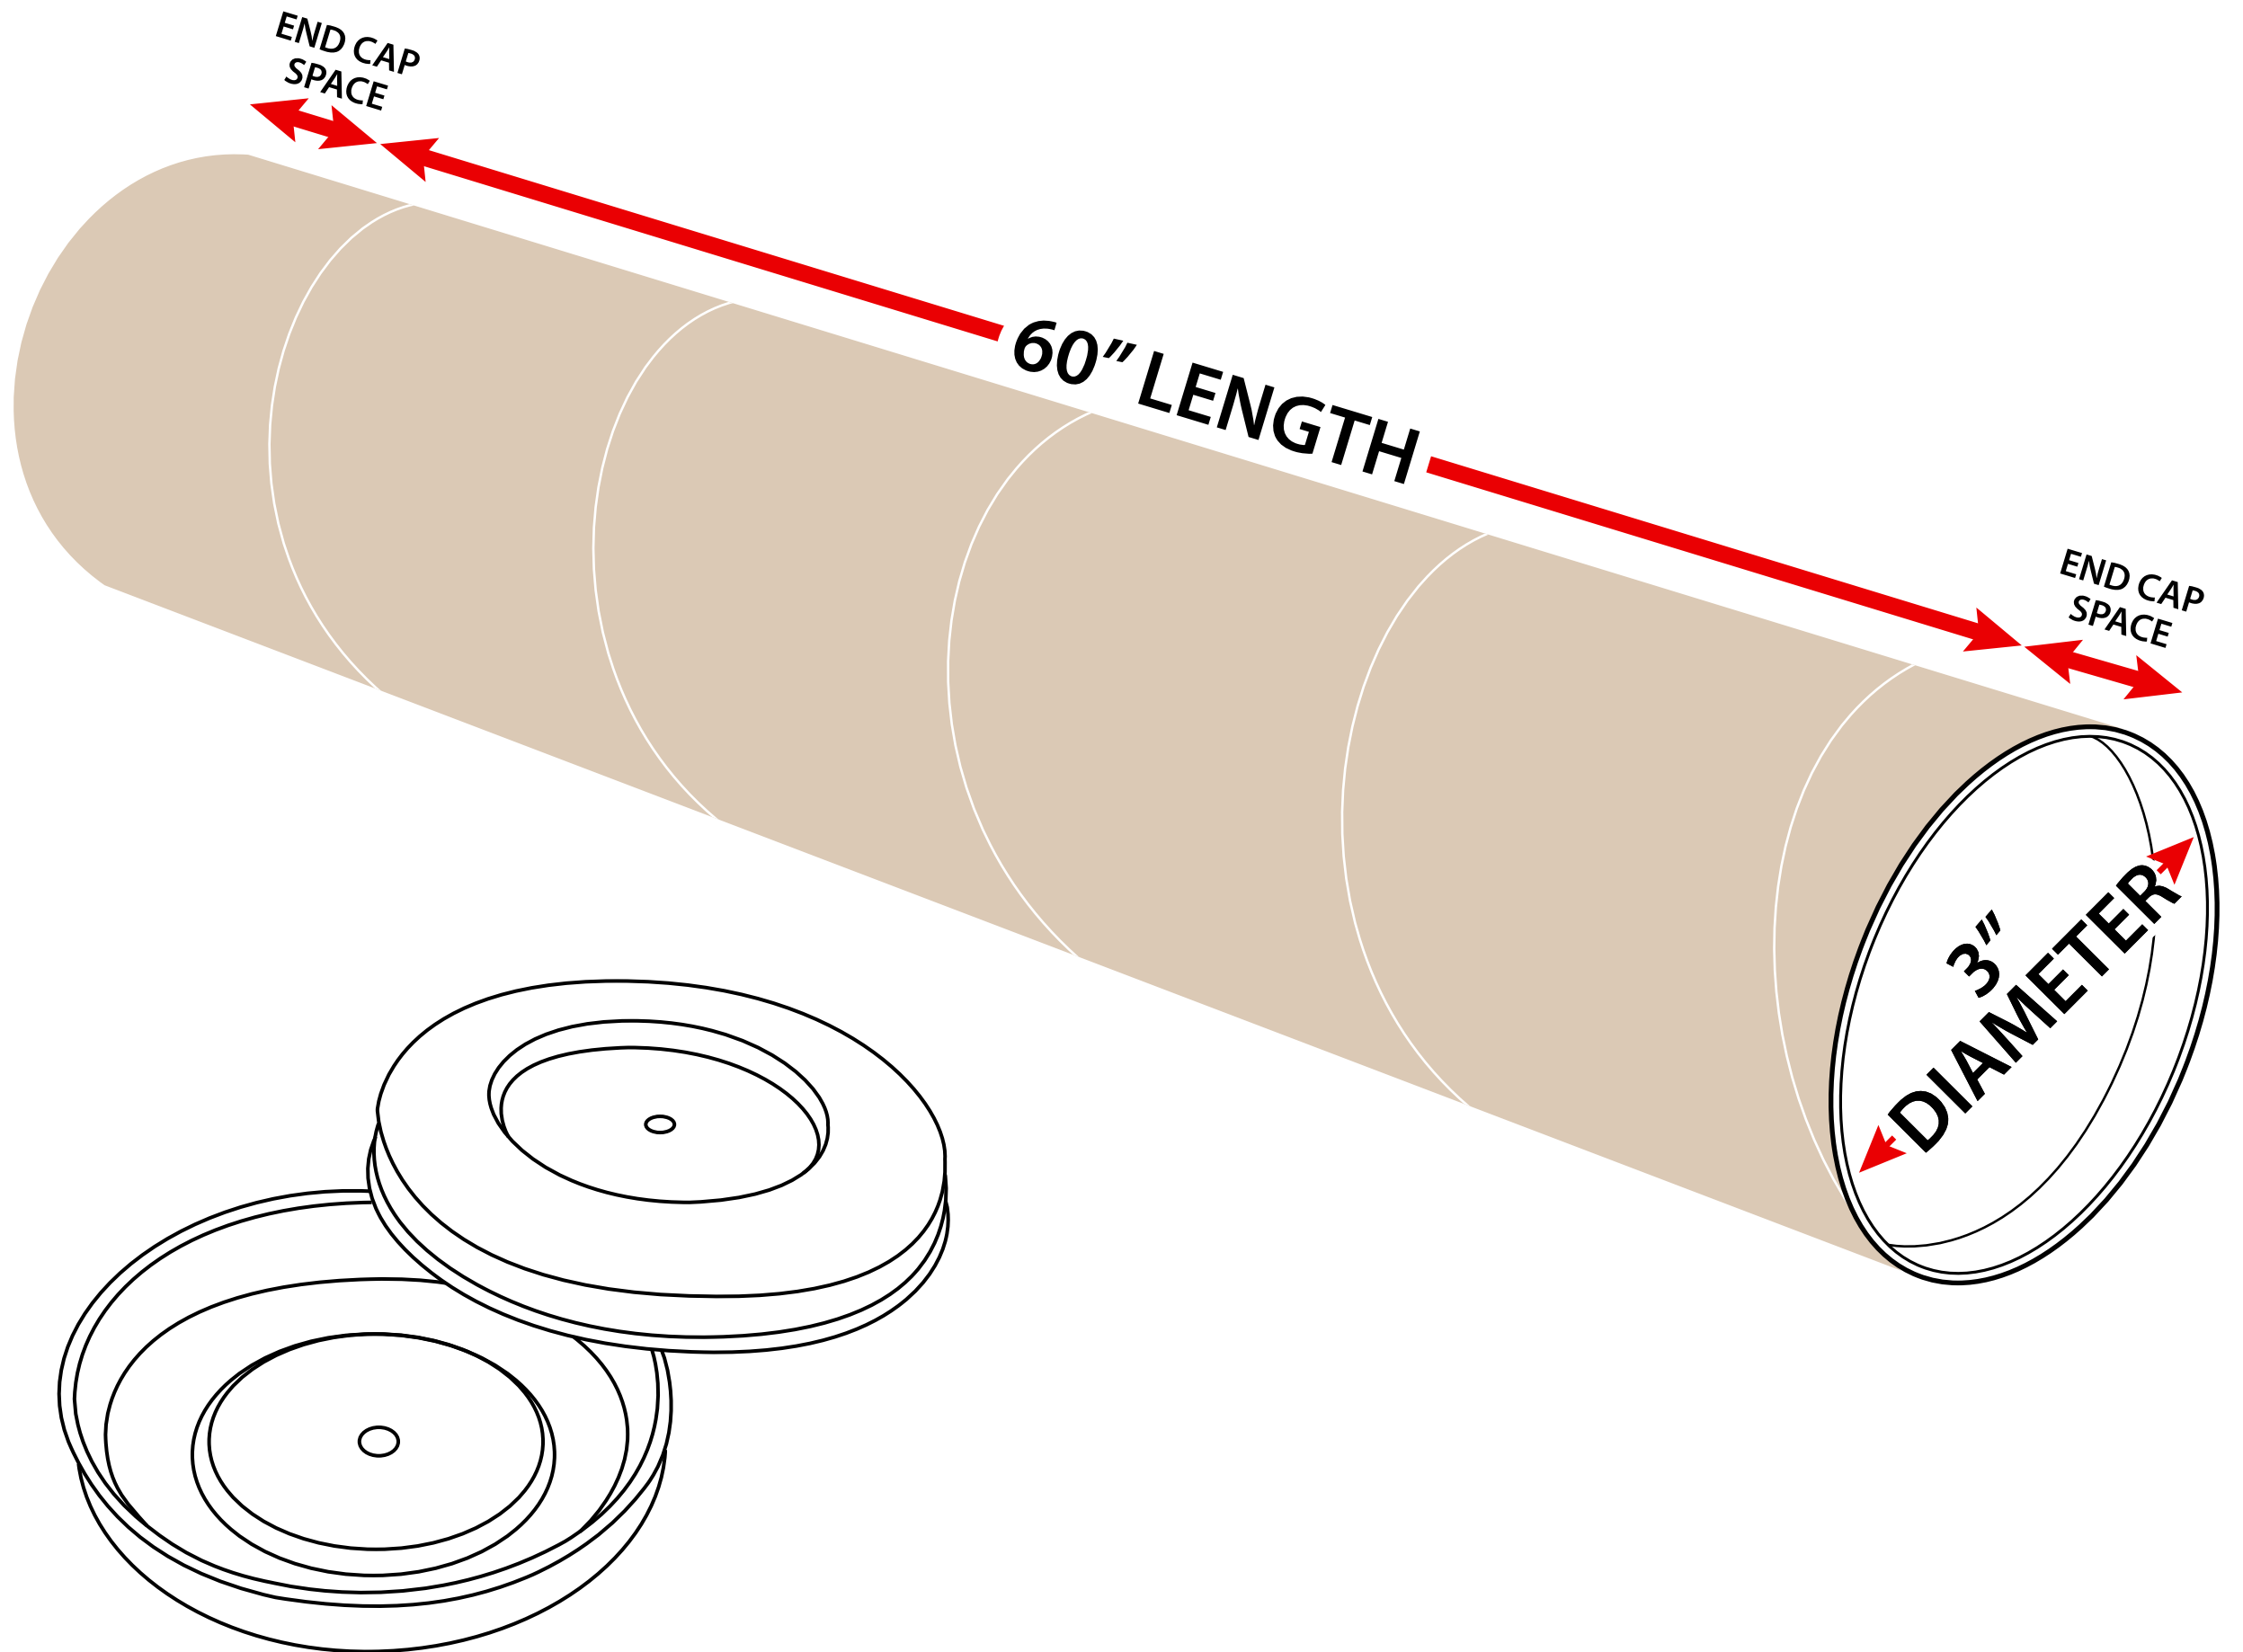

# Measuring 3" x 60" Heavy Duty Kraft Mailing Tubes

3" Diameter x 60" Length

Sizes listed are usable space. Actual tube lengths are longer to accommodate plastic end caps.