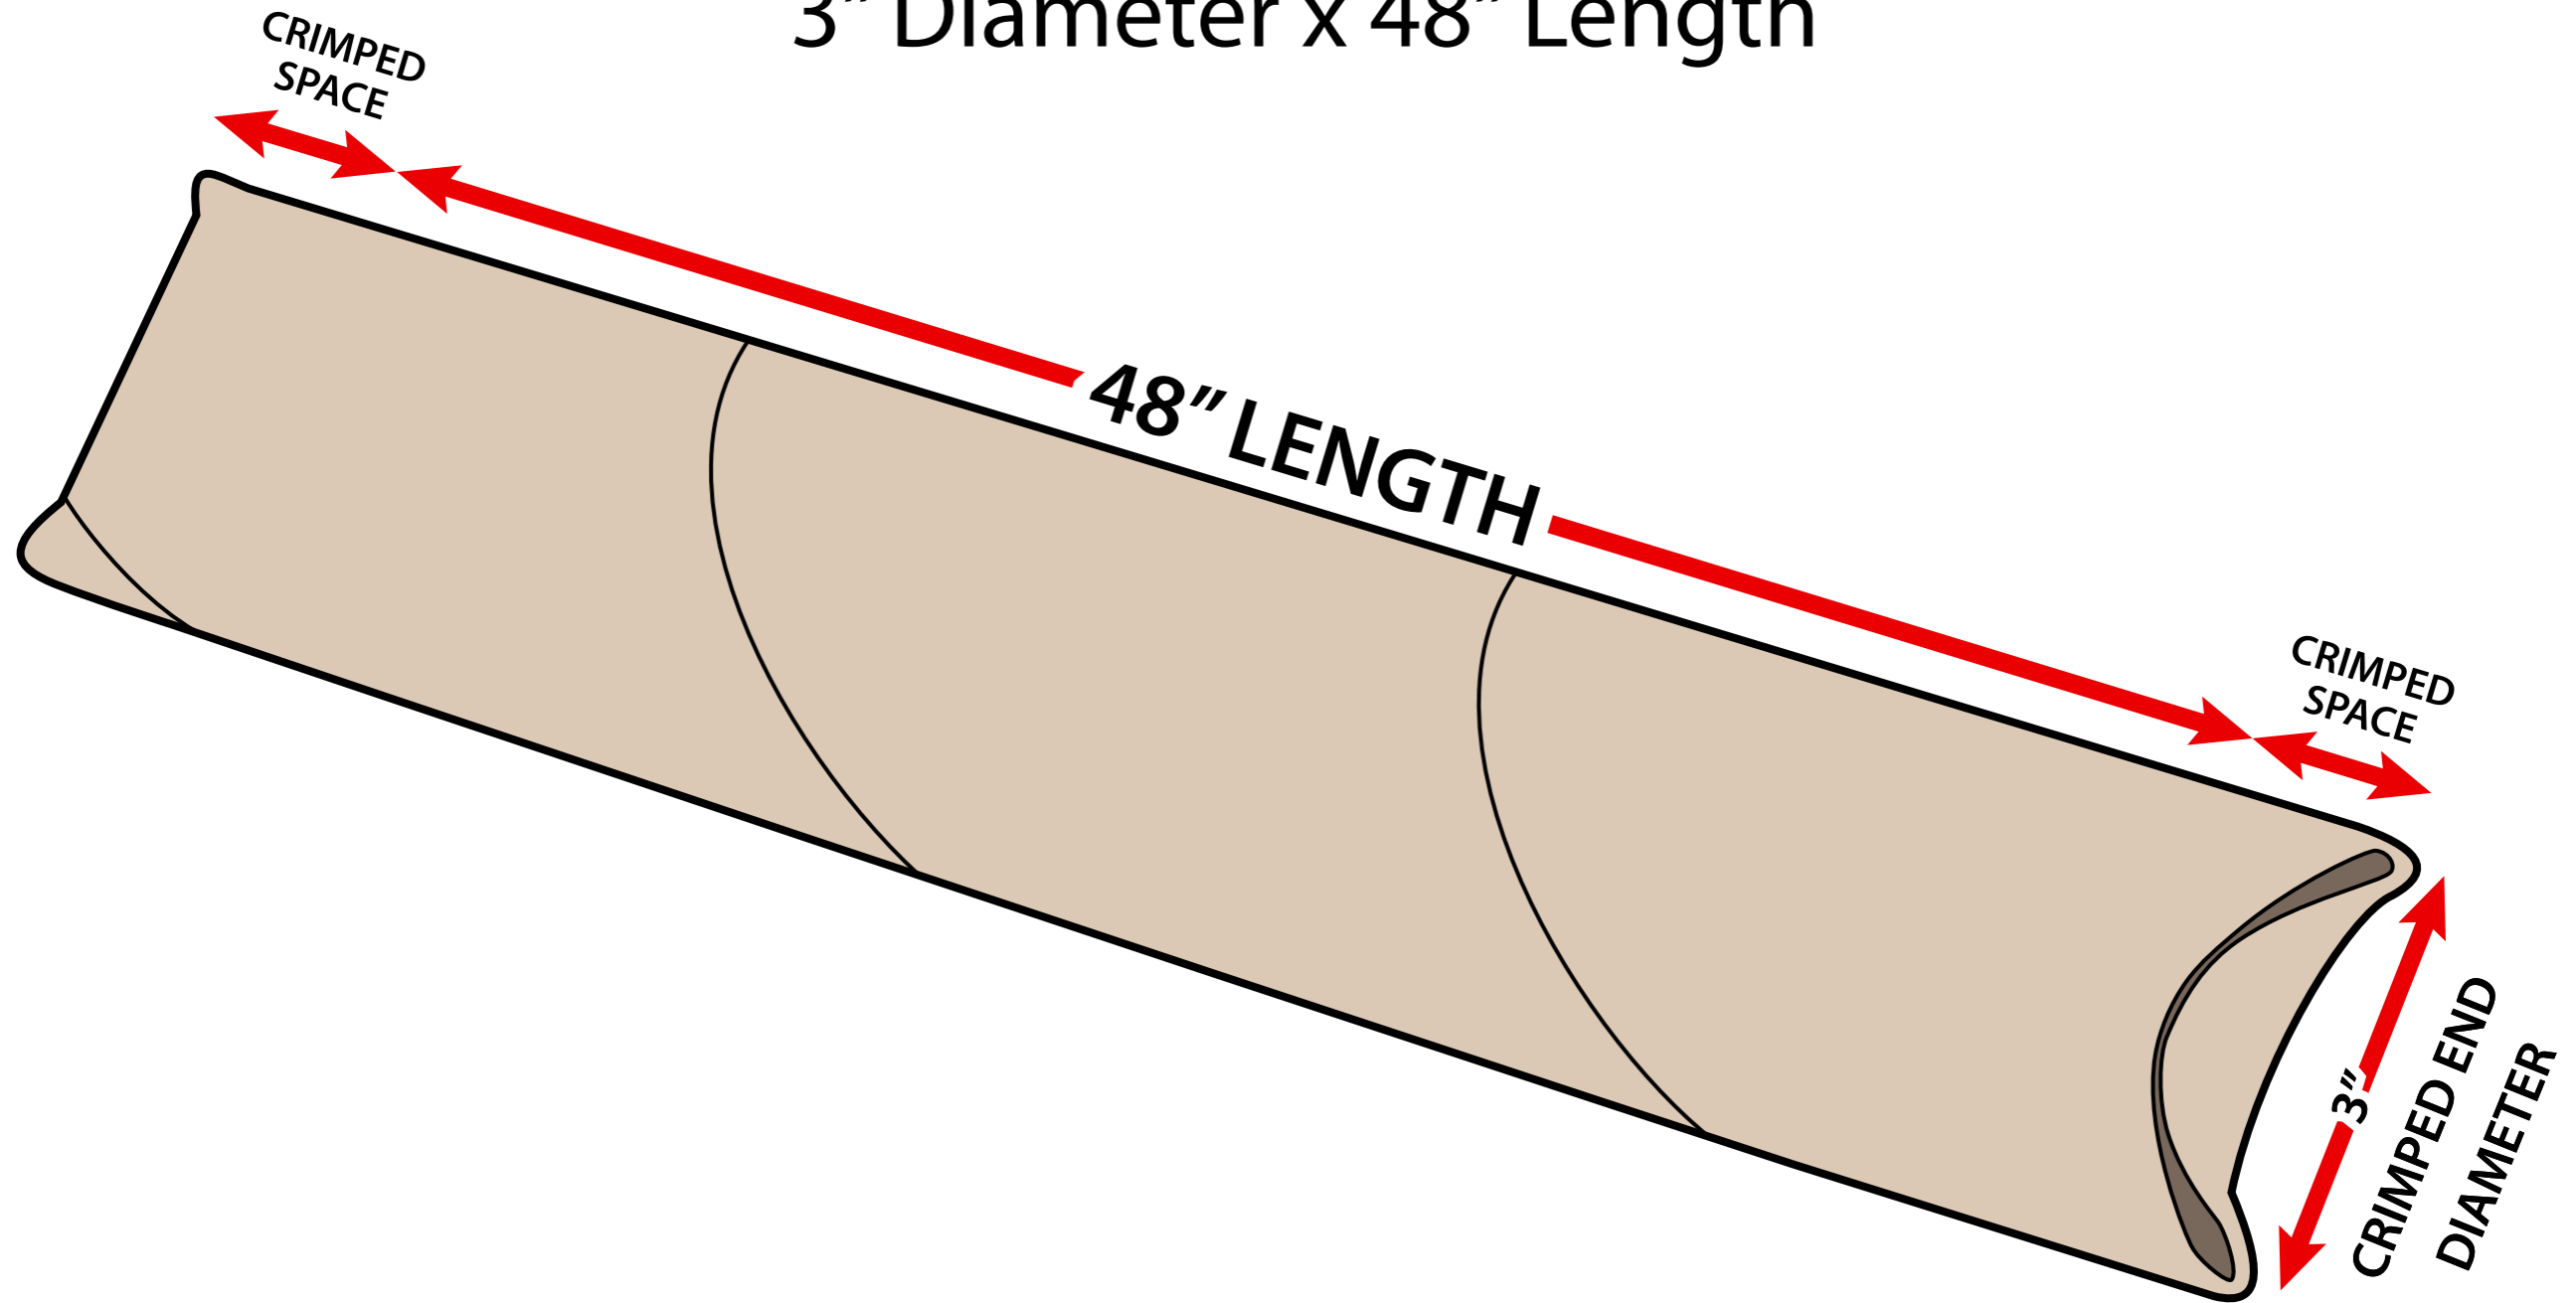

Measuring 3" x 48" Snap Seal Mailing Tubes

3" Diameter x 48" Length

Sizes listed are usable space. Actual tube lengths are longer to accommodate plastic crimped ends.