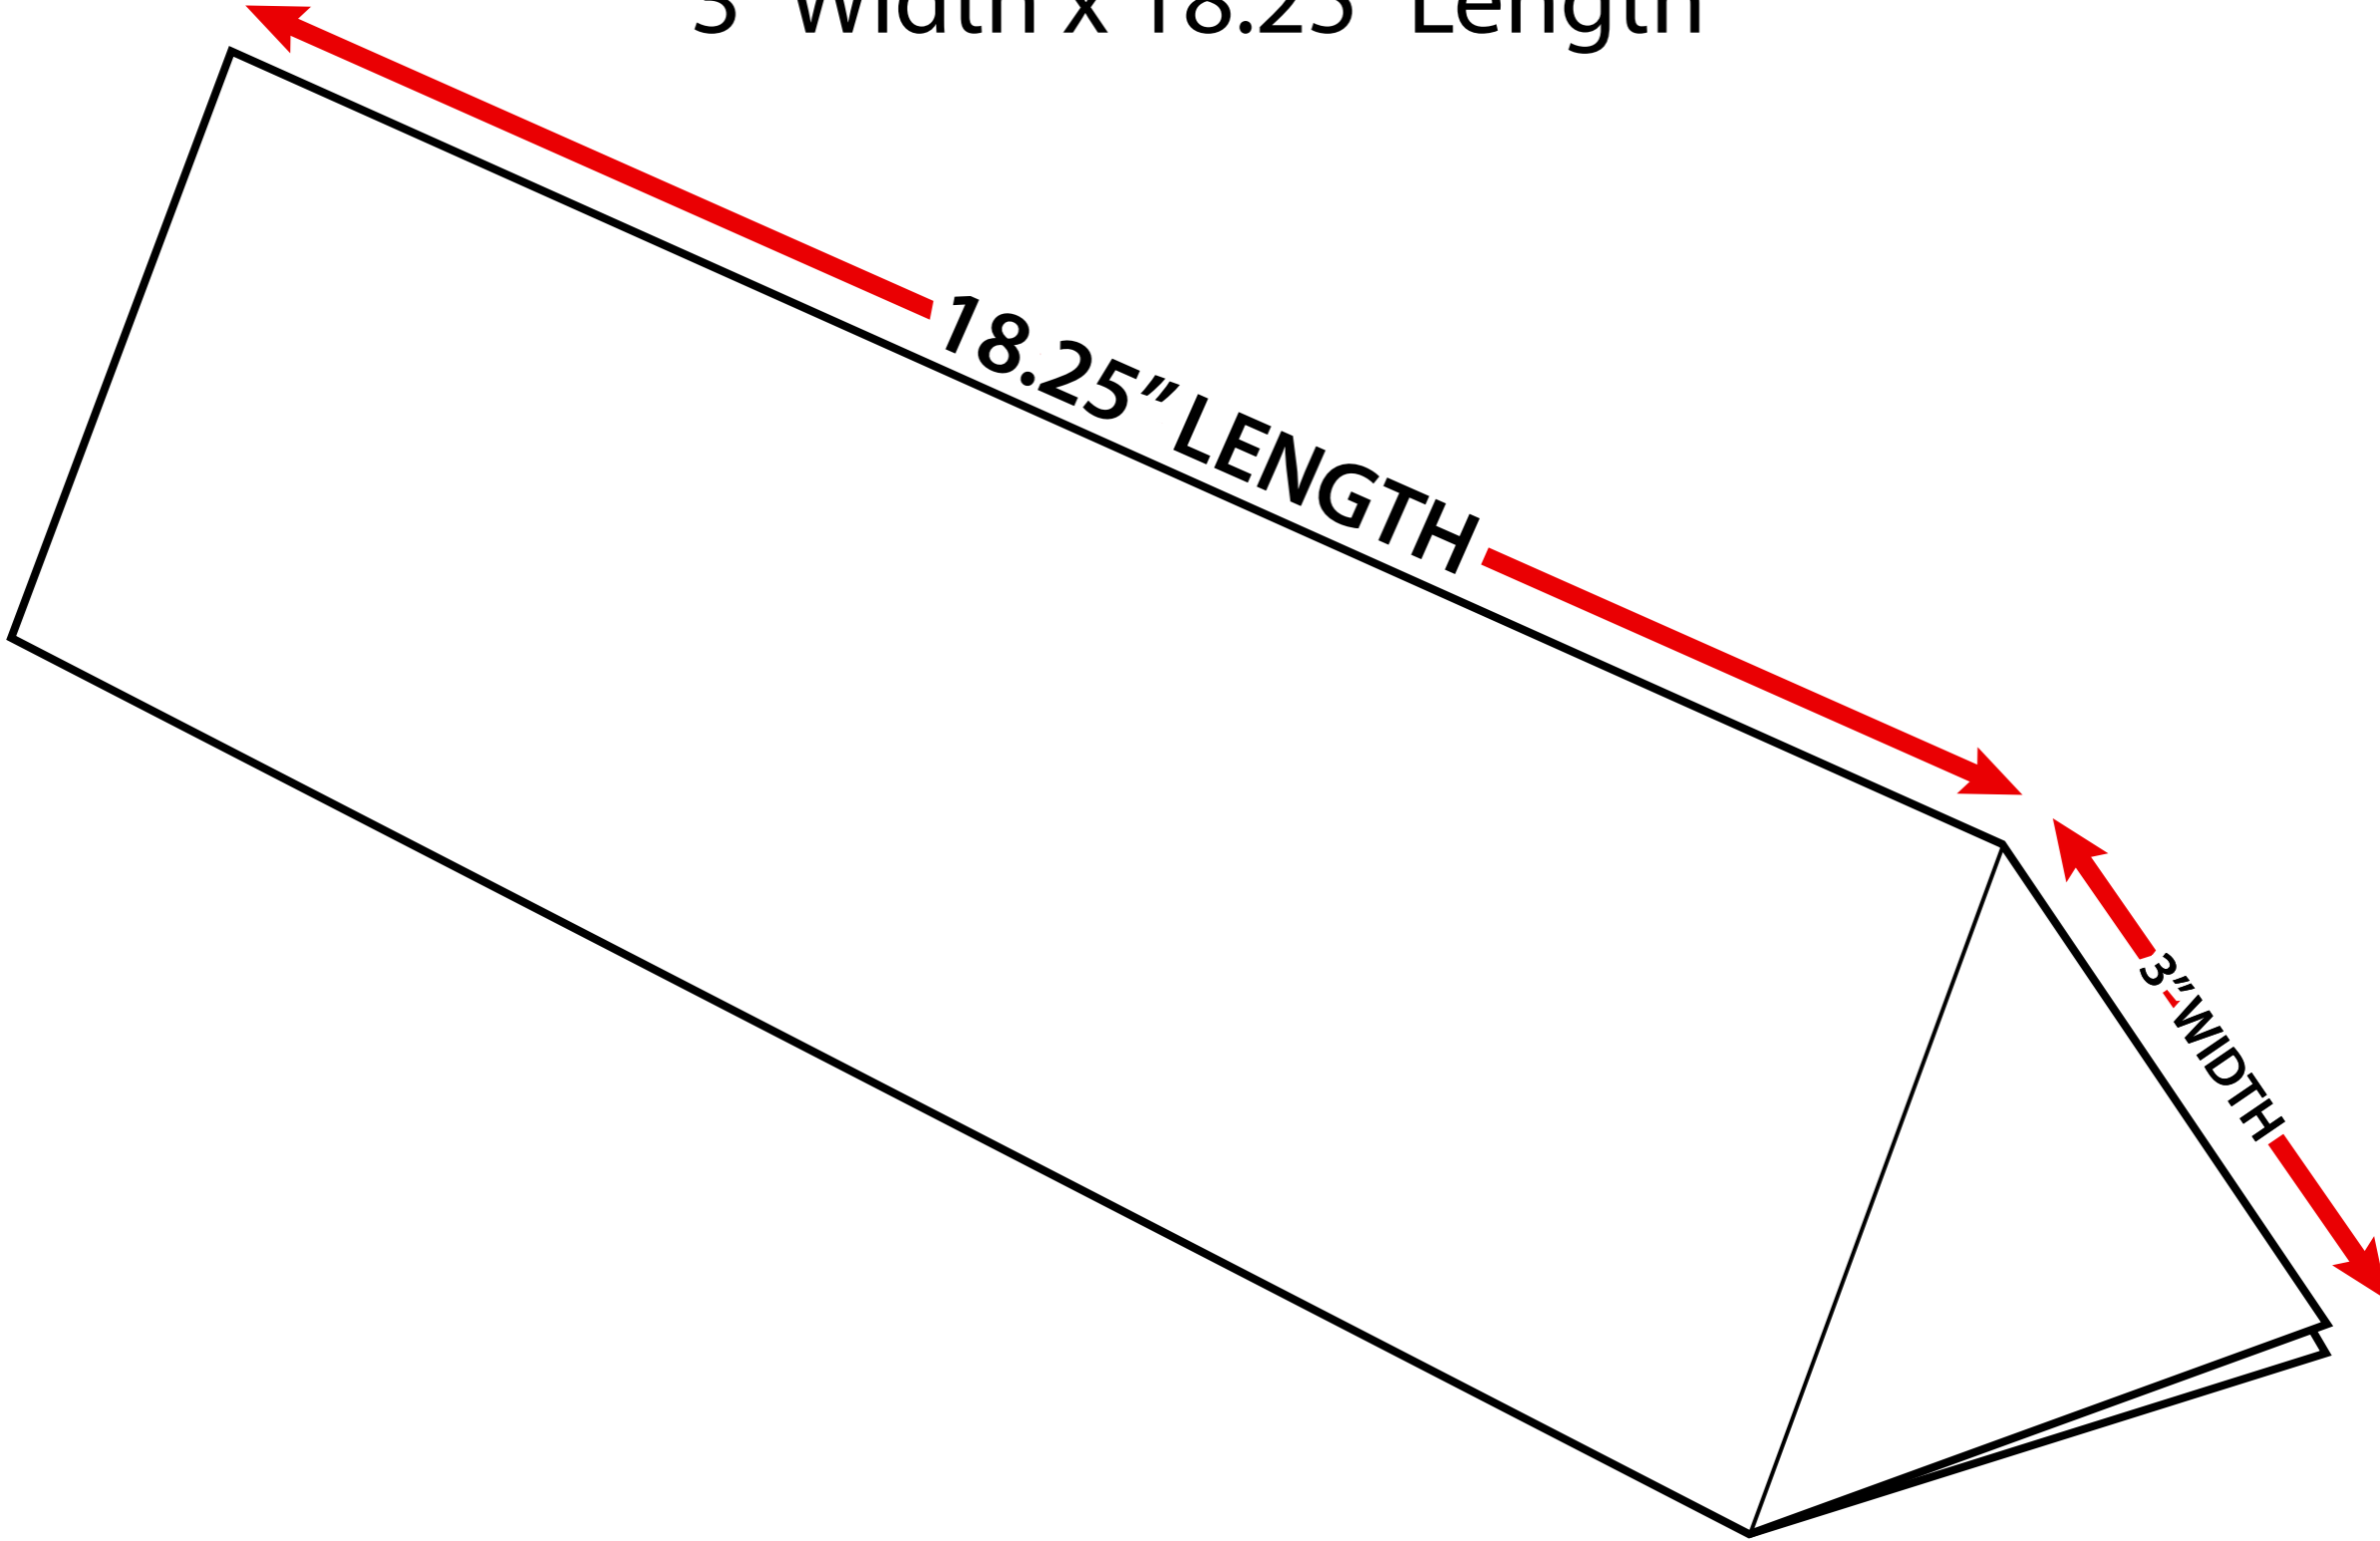

# Measuring 3" x 18.25" Triangle Mailing Tubes

3" Width x 18.25" Length

Sizes listed are inside dimensions.