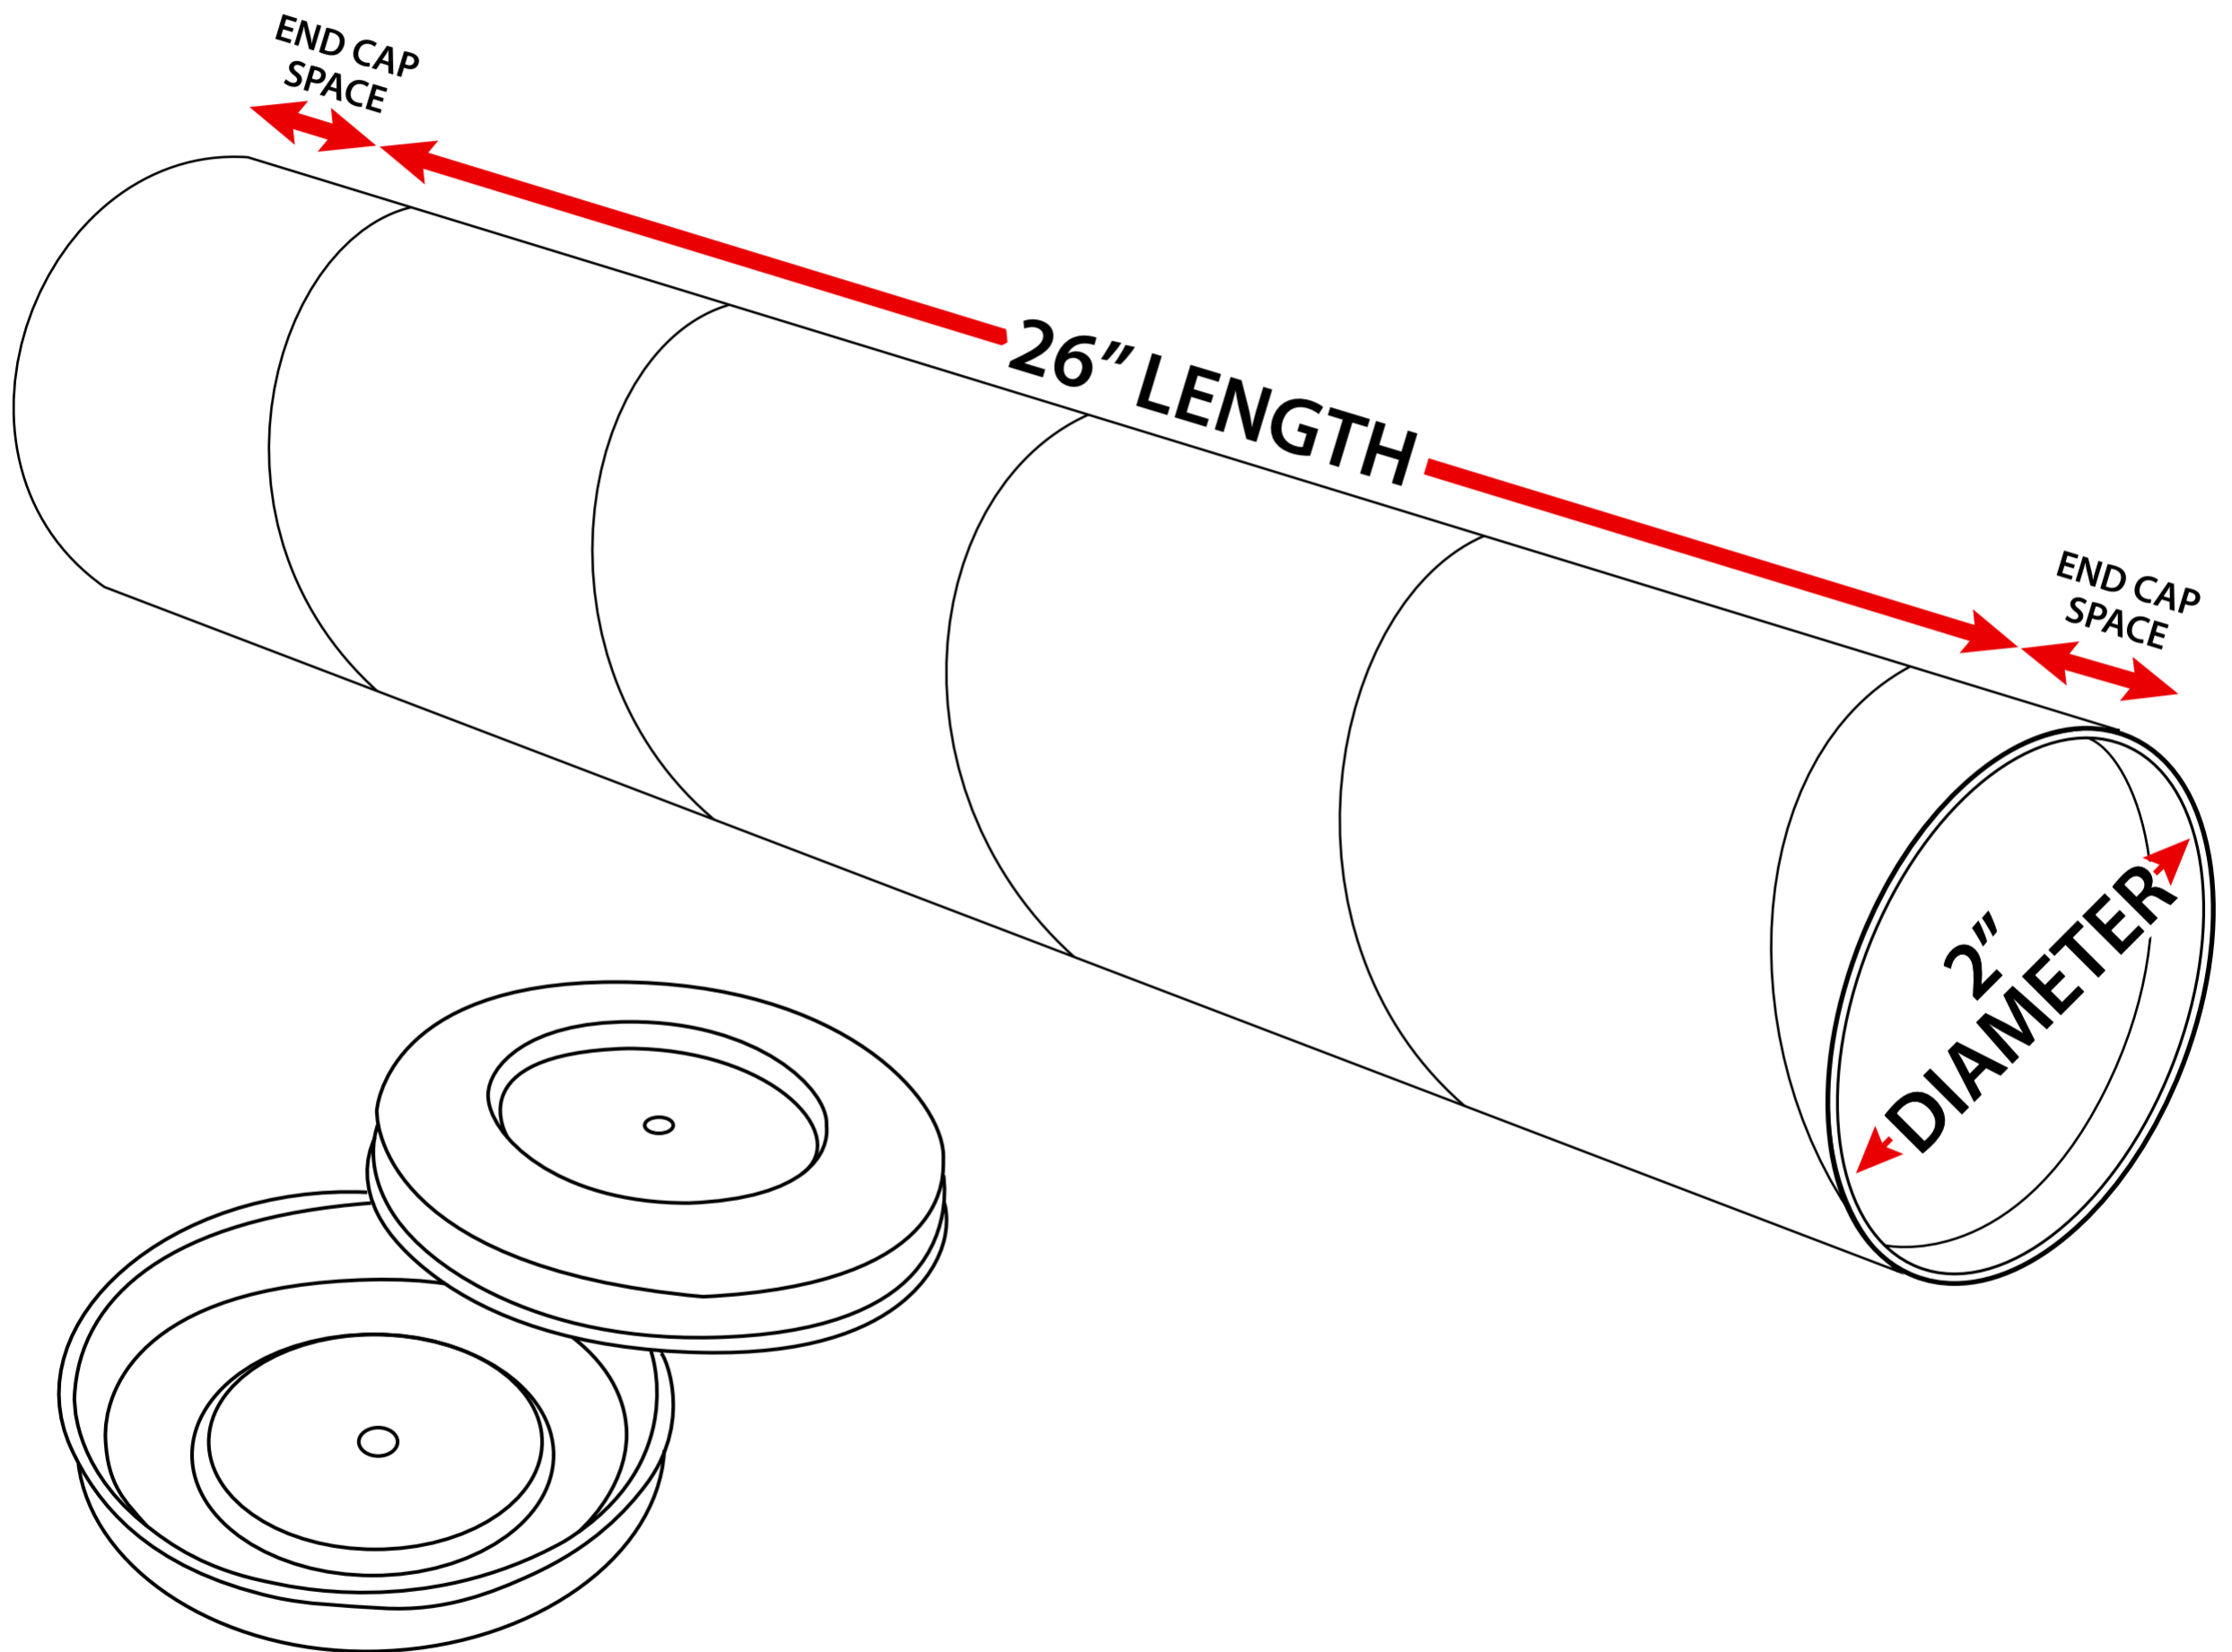

Measuring 2" x 26" White Mailing Tubes

2" Diameter x 26" Length

Sizes listed are usable space. Actual tube lengths are longer to accommodate plastic end caps.