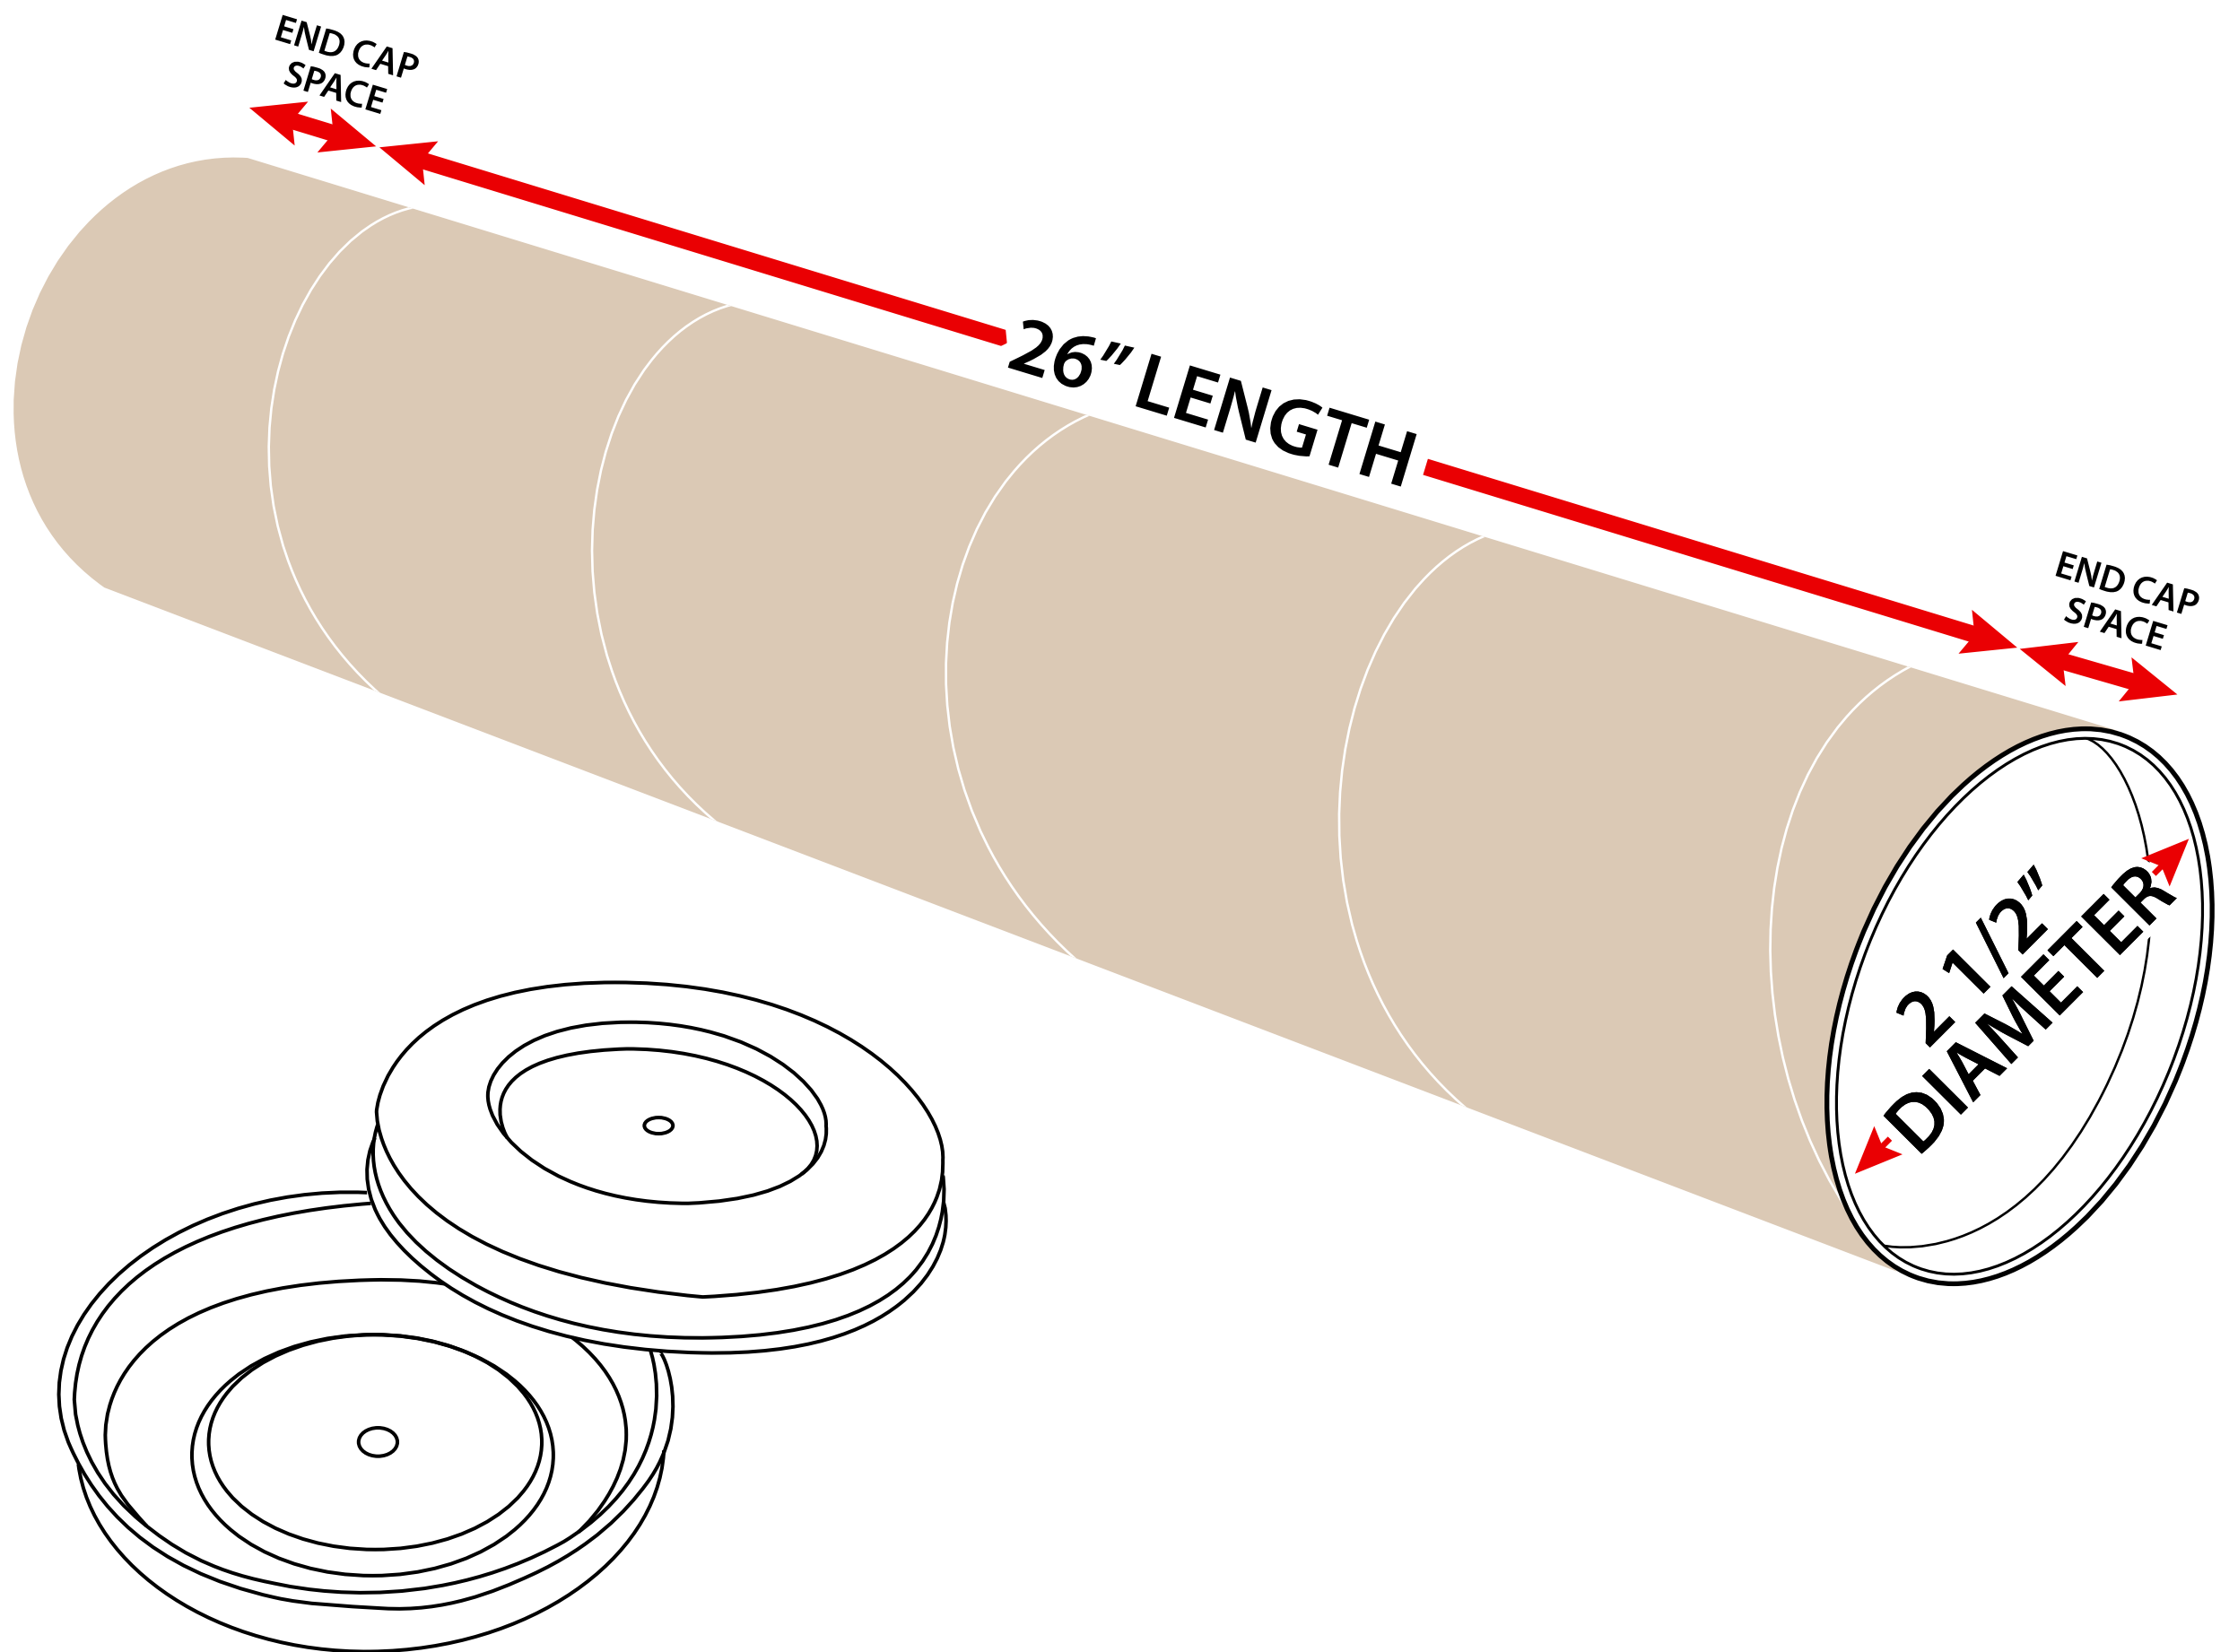

Measuring 2 1/2" x 26" Kraft Mailing Tubes

2 1/2" Diameter x 26" Length

Sizes listed are usable space. Actual tube lengths are longer to accommodate plastic end caps.