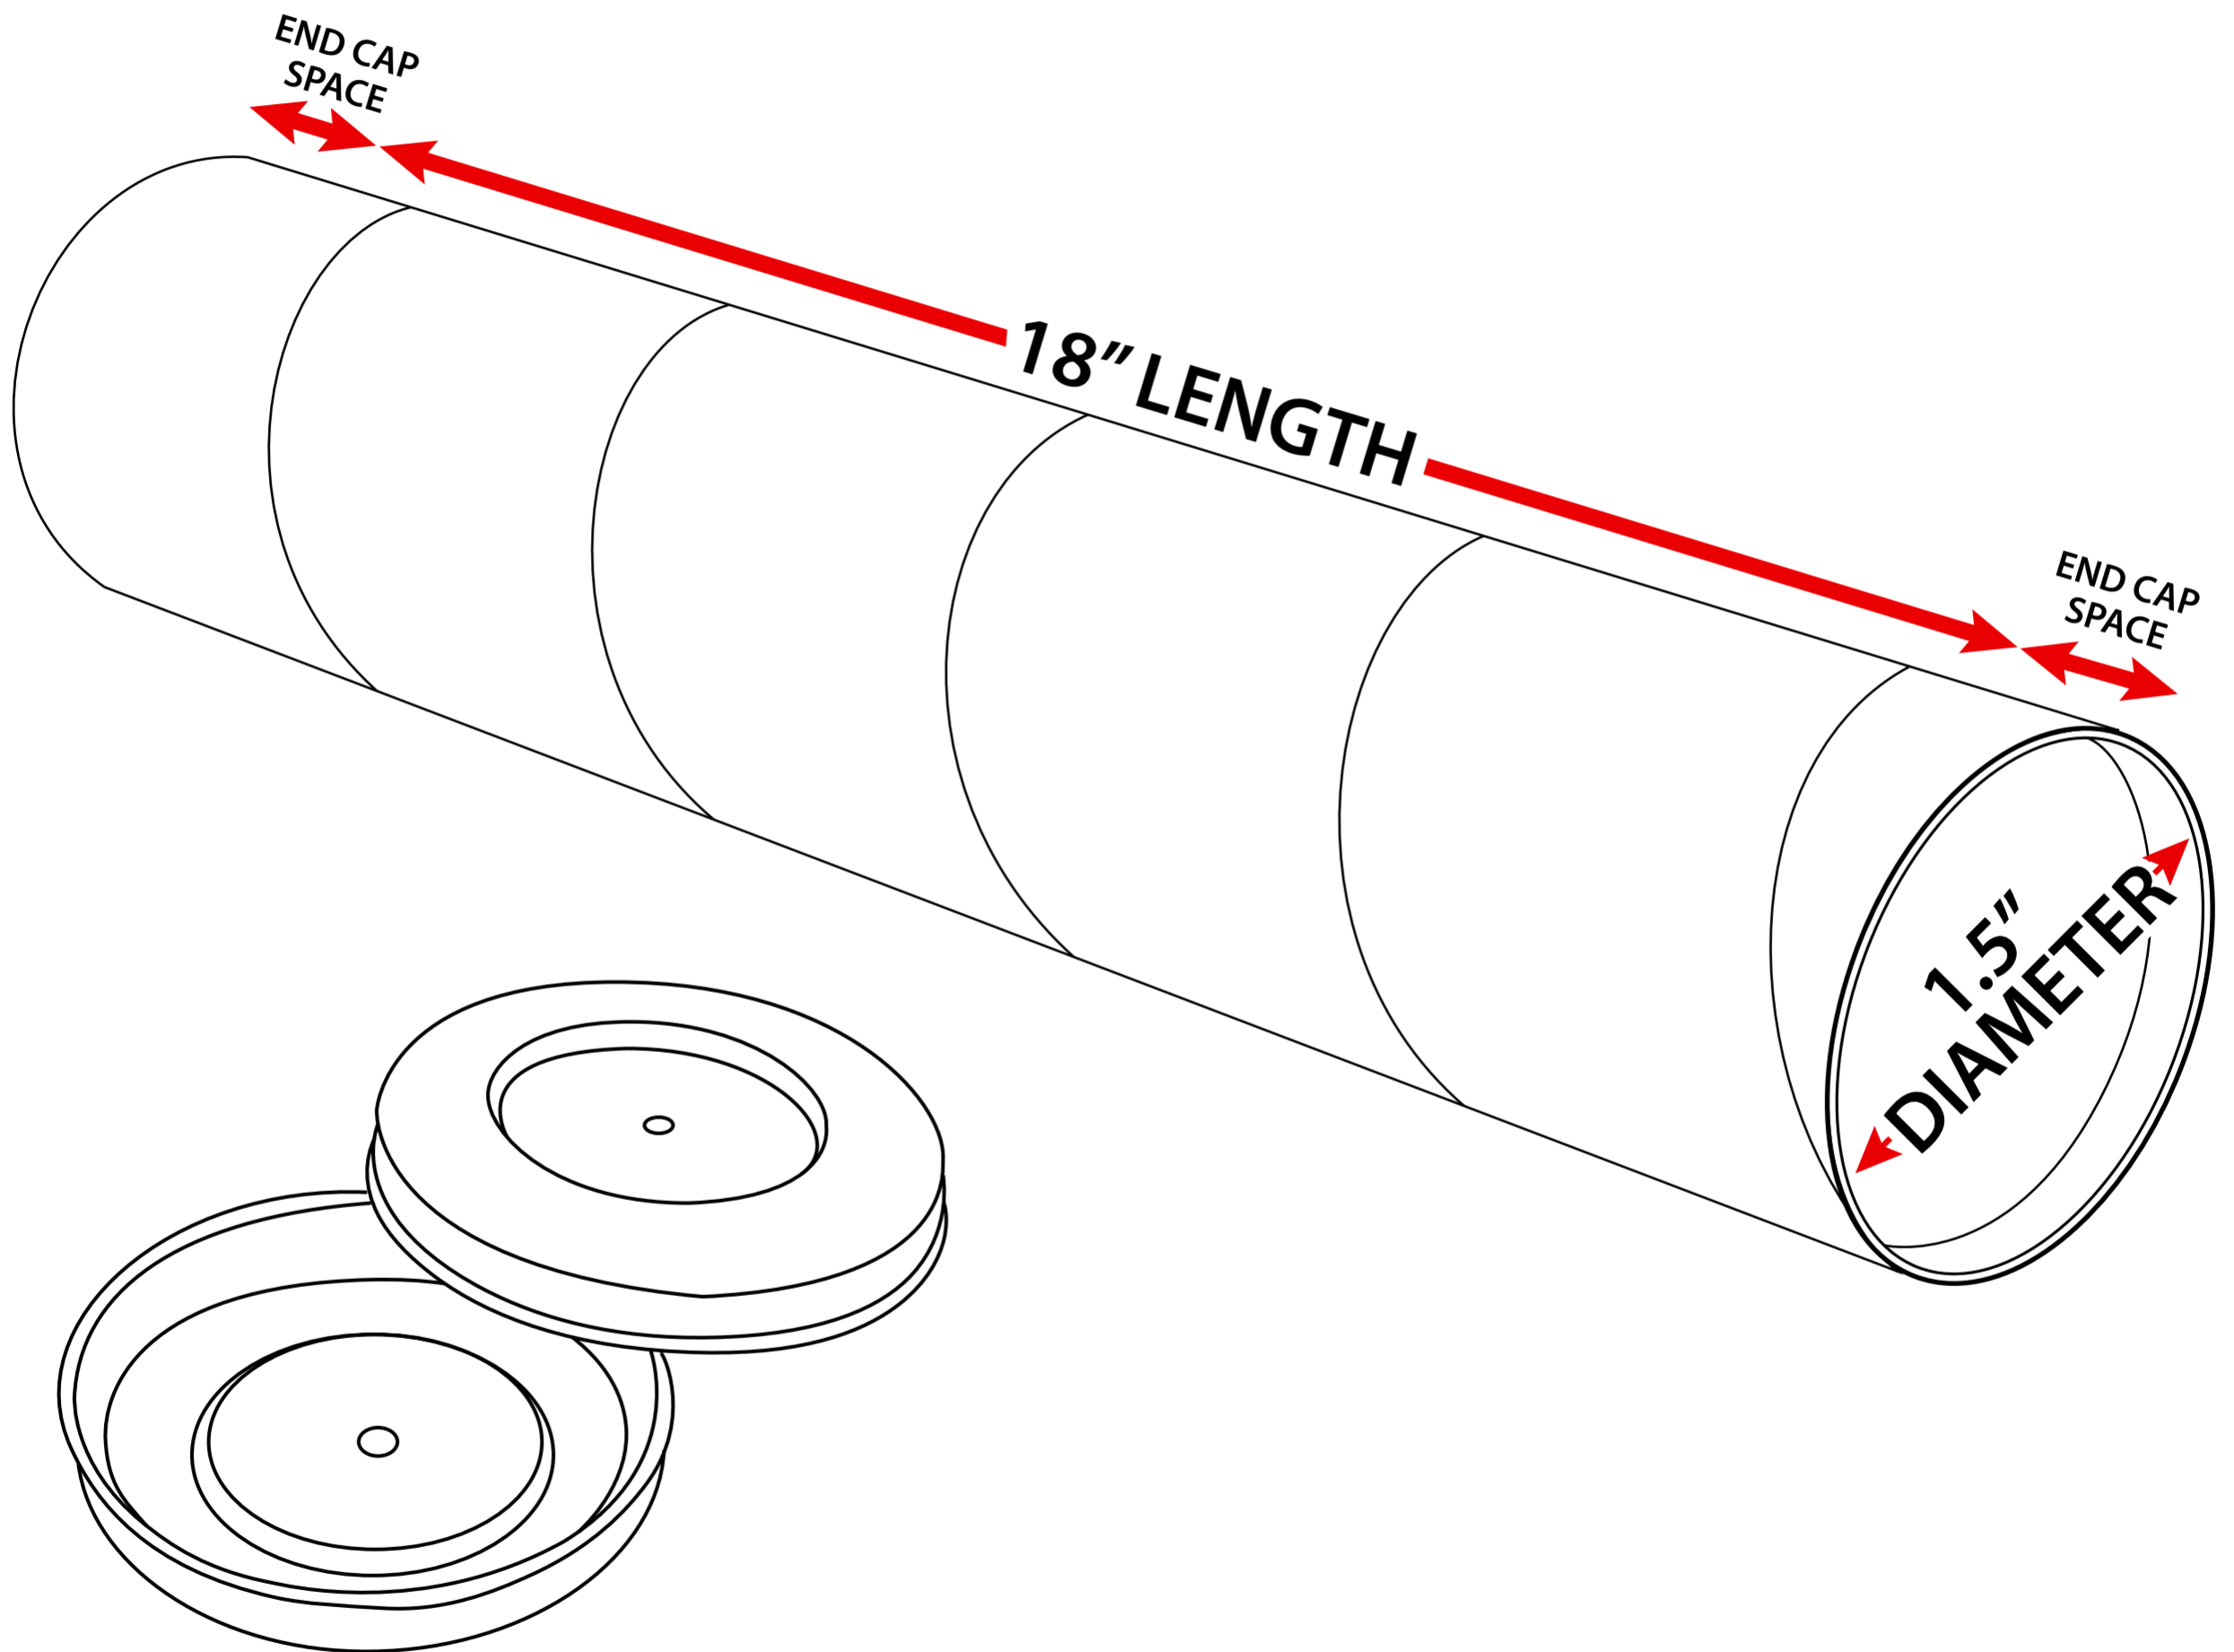

Measuring 1.5" x 18" White Mailing Tubes

1.5" Diameter x 18" Length

Sizes listed are usable space. Actual tube lengths are longer to accommodate plastic end caps.