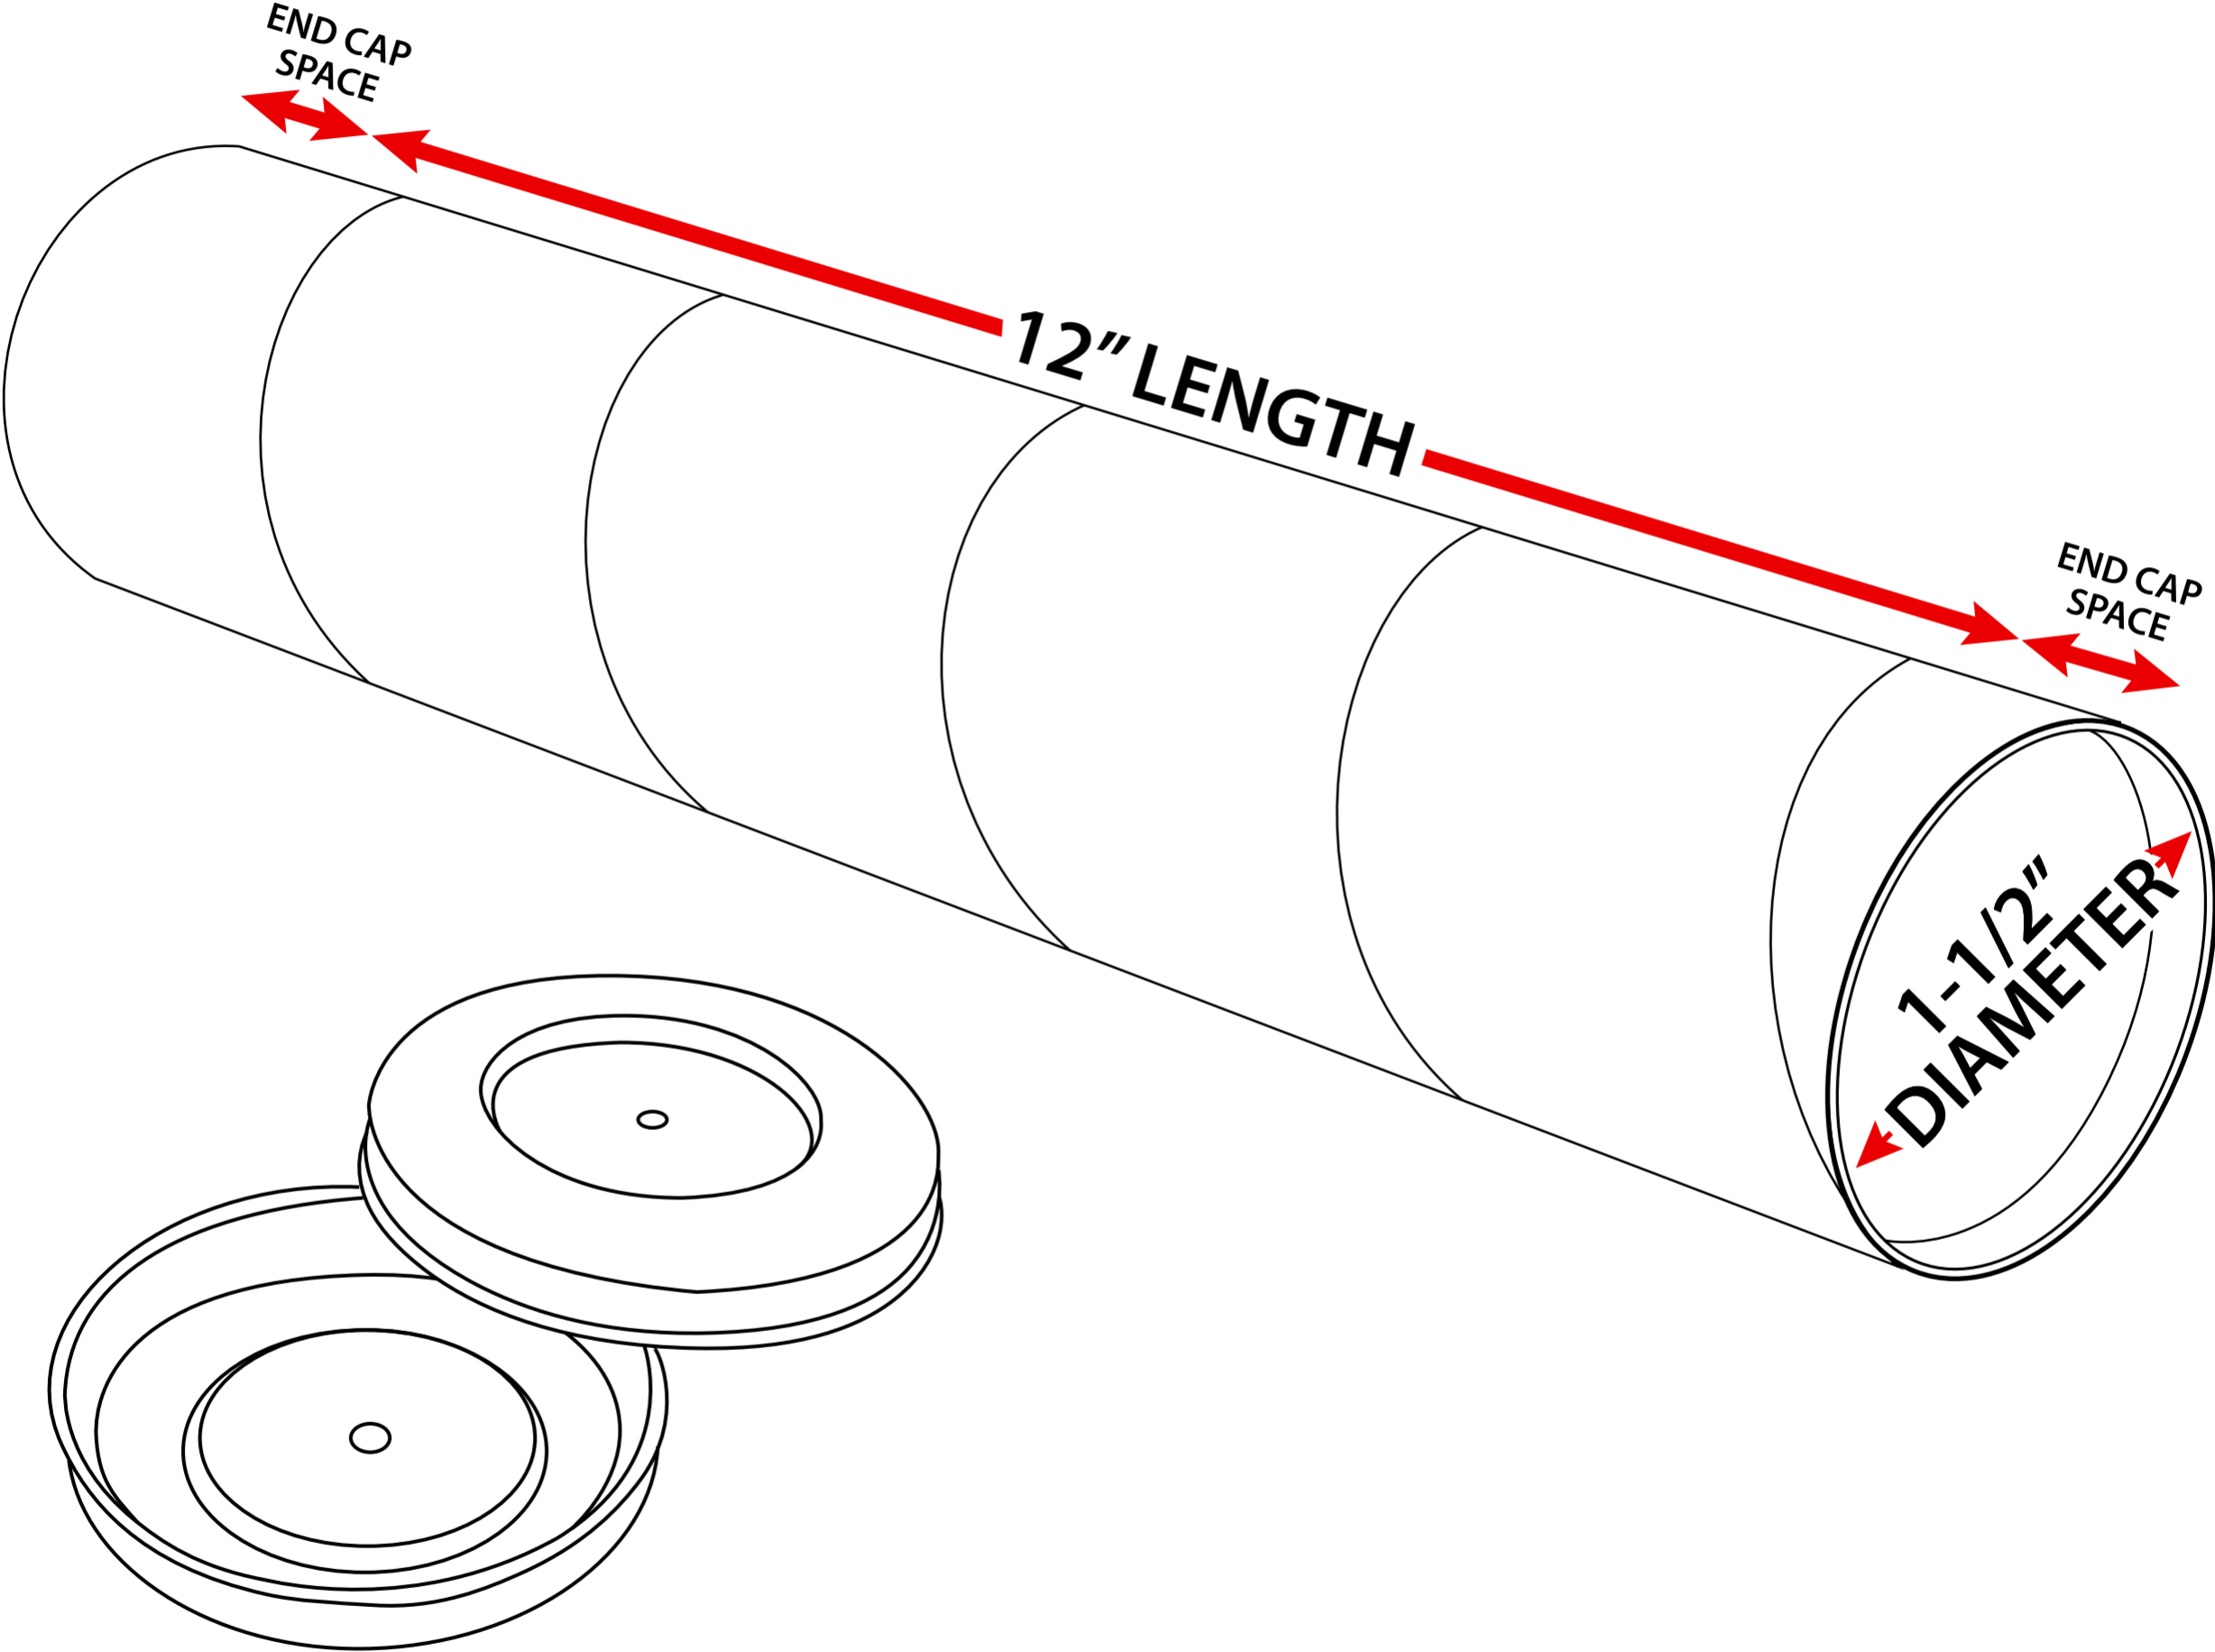

Measuring 1-1/2" x 12" White Mailing Tubes

1-1/2" Diameter x 12" Length

Sizes listed are usable space. Actual tube lengths are longer to accommodate plastic end caps.