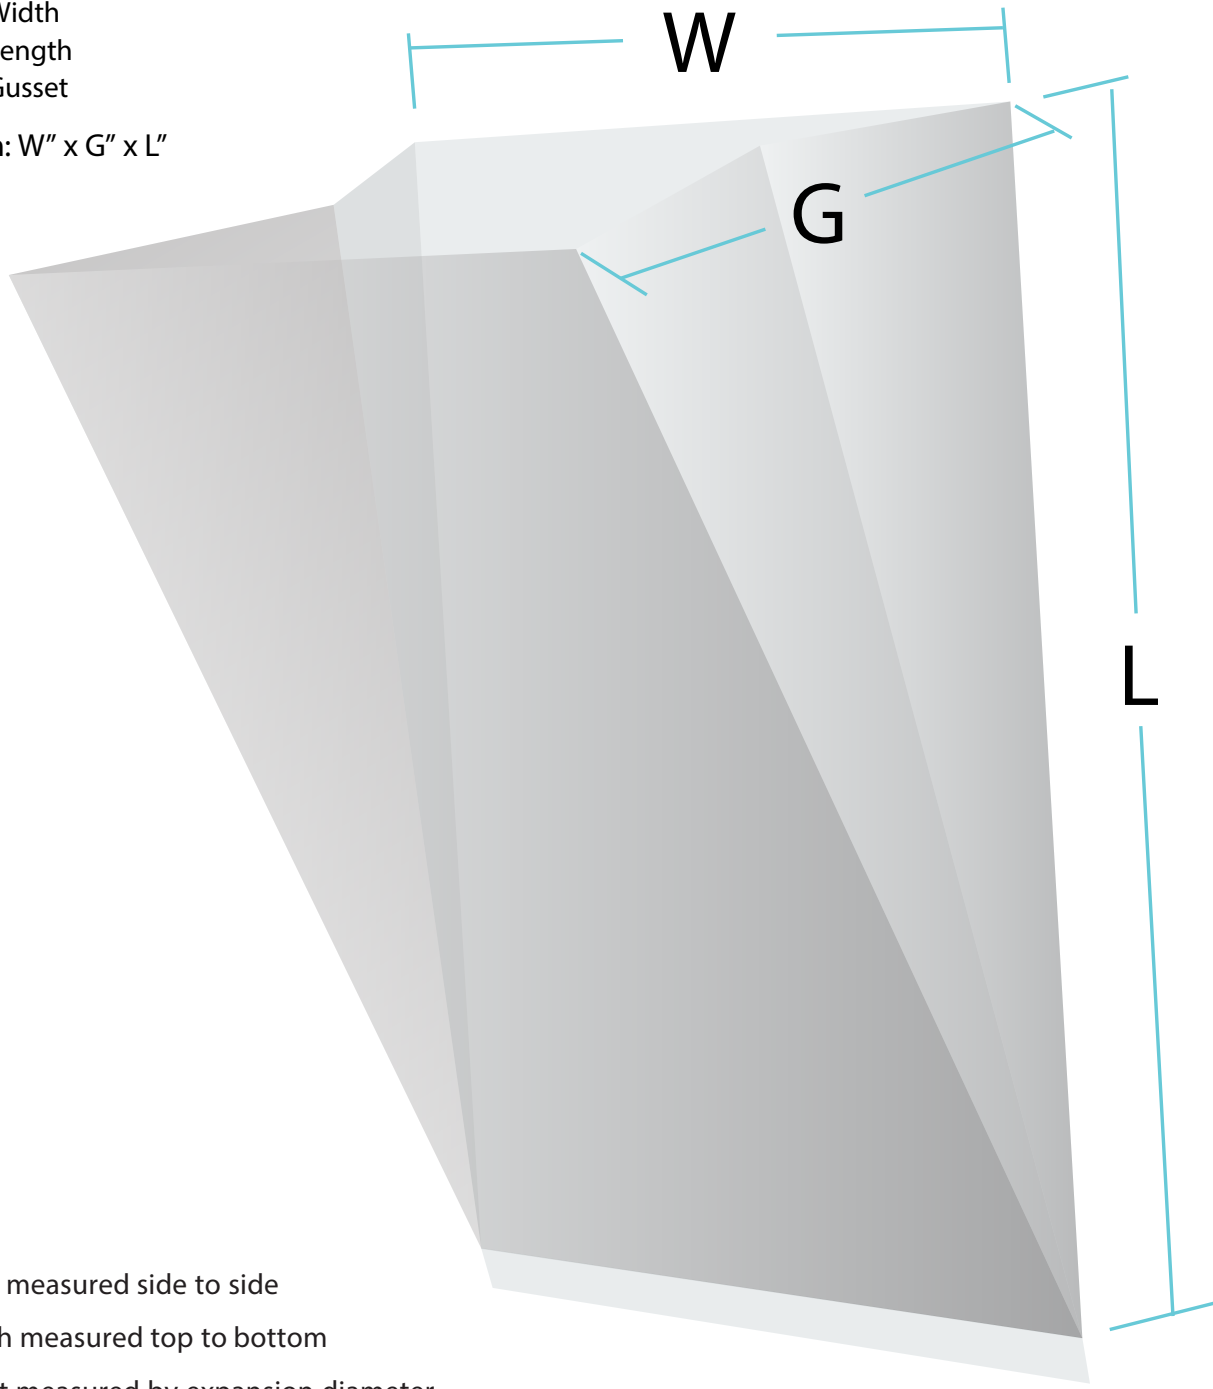

How to Measure a: Side Gusset Bag

The length and width of gusseted bags are measured just like flat poly bags, by outside dimensions...

W = Width
L = Length
G = Gusset

Written: W" x G" x L"

- Width measured side to side
- Length measured top to bottom
- Gusset measured by expansion diameter