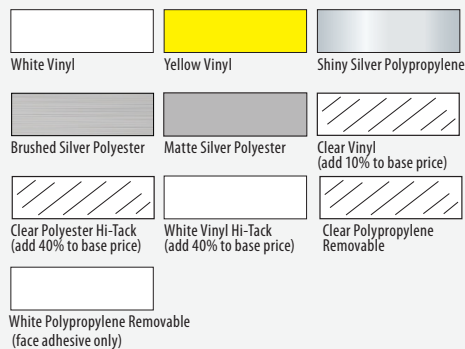

Free White Ink Backup

If your labels will be printed on clear material, we recommend a white backup ink to increase readability. There are three ways we can print the backup ink.

1. Halo around the image area.
2. Full background on the entire label.
3. Partial background behind the image area only.

Ordering is Easy

1 Select Label Shape and Size

2 Select Your Stock

3 Select 1 to 3 Inks and Typestyle

or let us use our expertise to select one for you. Give us your artwork/logo with your color choices indicated.

Available Stocks

Standard Ink Colors

(The colors shown are not exact color matches.)

* These light colors are ideal for background colors, but may not be appropriate for type.

Price per thousand

**Meyers
Repair**