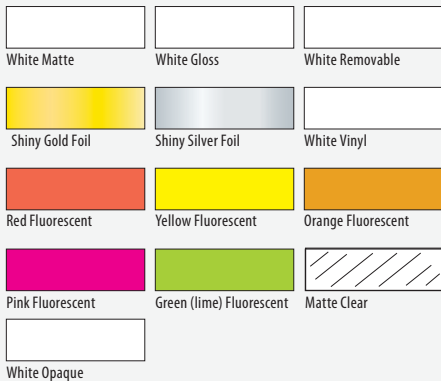

Available Stocks