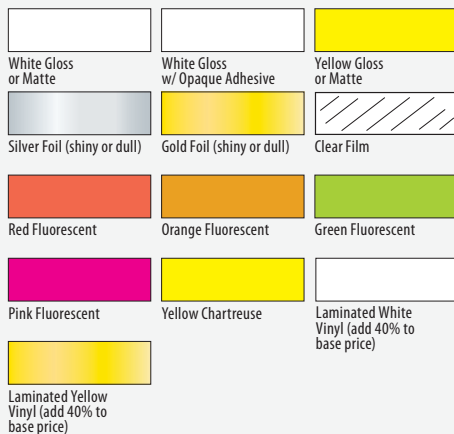

Available Stocks