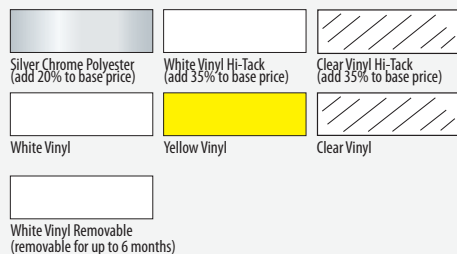

Available Stocks

For clear stocks, please specify face or back adhesive.