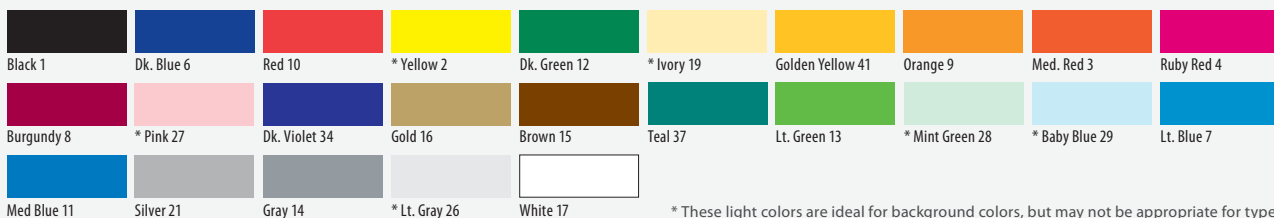

Available Stocks

Checkerboard Pattern

VOID Pattern

Destructible White Vinyl

Standard Ink Colors

Price per Thousand

| Die Cut Labels | | | | | | |
|--|---------------|--------|--------|--------|--------|--------|
| Size | 500 Lot Price | 1,000 | 2,000 | 3,000 | 5,000 | 10,000 |
| 1/2" x 1-1/2" | 198.27 | 247.87 | 213.17 | 183.44 | 131.37 | 94.19 |
| 3/4" x 1-1/2" | 206.21 | 257.76 | 218.11 | 190.86 | 136.31 | 104.11 |
| 3/4" x 1-3/4" | 206.21 | 257.76 | 218.11 | 190.86 | 136.31 | 104.11 |
| 3/4" x 2" | 206.21 | 257.76 | 218.11 | 190.86 | 136.31 | 104.11 |
| 1" Square | 198.27 | 247.87 | 213.17 | 183.44 | 131.37 | 94.19 |
| 1" x 1-1/2" | 206.21 | 257.76 | 218.11 | 190.86 | 136.31 | 104.11 |
| 1" x 2" | 206.21 | 257.76 | 218.11 | 190.86 | 136.31 | 104.11 |
| 1" x 2-1/2" | 218.11 | 272.66 | 237.91 | 208.23 | 152.52 | 119.01 |
| 1" x 3" | 218.11 | 272.66 | 237.92 | 208.23 | 152.52 | 119.01 |
| 1" x 4" | 234.02 | 292.50 | 257.76 | 227.99 | 188.42 | 133.80 |
| 1-1/2" Square | 218.11 | 272.66 | 237.92 | 208.23 | 152.52 | 119.01 |
| 1-1/2" x 4" | 257.76 | 322.23 | 277.60 | 247.87 | 208.23 | 148.70 |
| 2" Square | 234.02 | 292.50 | 257.76 | 227.99 | 188.42 | 133.80 |
| 2" x 3" | 257.76 | 322.23 | 277.60 | 247.87 | 208.23 | 148.70 |
| 2" x 4" | 273.67 | 342.07 | 307.33 | 277.64 | 233.01 | 173.52 |
| 1/2" Circle | 186.40 | 232.97 | 183.44 | 138.79 | 101.61 | 71.92 |
| 3/4" Circle | 198.27 | 247.87 | 213.17 | 183.44 | 131.37 | 94.19 |
| 1" Circle | 198.27 | 247.87 | 213.17 | 183.44 | 131.37 | 94.19 |
| 1-1/2" Circle | 218.11 | 272.66 | 237.92 | 208.23 | 152.52 | 119.01 |
| 2" Circle | 234.02 | 292.50 | 257.76 | 227.99 | 188.39 | 133.80 |
| Each Additional Color (up to 3 colors) | | | | | | |
| | 56.50 | 70.00 | 50.00 | 35.00 | 22.50 | 11.50 |