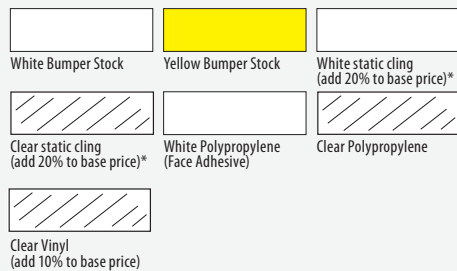

Available Stocks

For clear stock, please specify face or back adhesive.
* Indoor use only