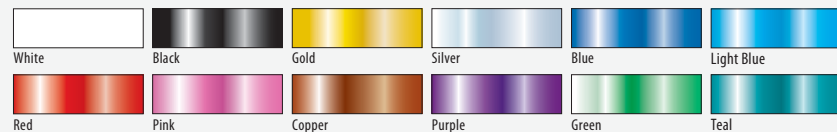

Ordering is Easy

1 Select Label Shape and Size

2 Select Your Stock

3 Select a Foil Imprint
and if applicable, 1-3 ink colors.

Available Stocks

Foil Imprint Options

(The colors shown are not exact color matches.)