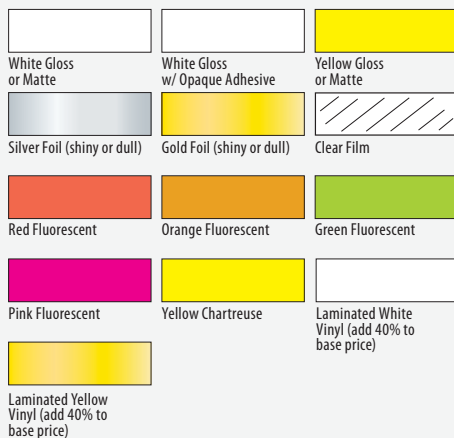

Available Stocks