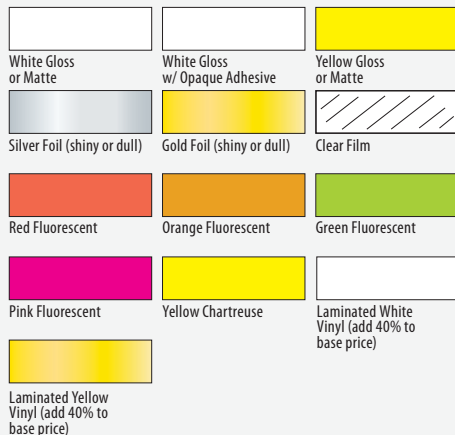

6A

6A

Minimum order: 500 labels. Please ask for pricing and delivery schedule on quantities not shown. Labels are finished on rolls.

Ordering is Easy

1 Select Label Shape and Size

2 Select Your Stock

3 Select 1 to 3 Inks and Typestyle

or let us use our expertise to select one for you. Give us your artwork/logo with your color choices indicated.

Available Stocks

Standard Ink Colors

(The colors shown are not exact color matches.)

* These light colors are ideal for background colors, but may not be appropriate for type.

When Your Image Is On The Line, We Deliver!

From simple to vibrant multi-color designs or print/foil combinations you'll get labels that help products get noticed among competing brands.

PREMIUM LABELS

PROCESS COLOR LABELS