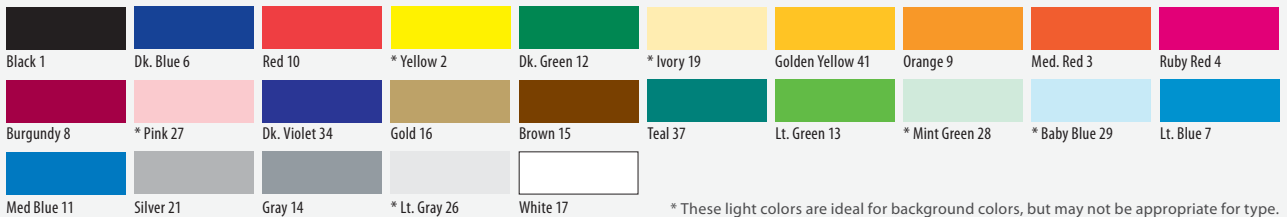

Available Stocks

White Gloss PressAbels™

White Polypropylene PressAbels™

Standard Ink Colors

* These light colors are ideal for background colors, but may not be appropriate for type.

SPECIALTY PRODUCTS

Magnets