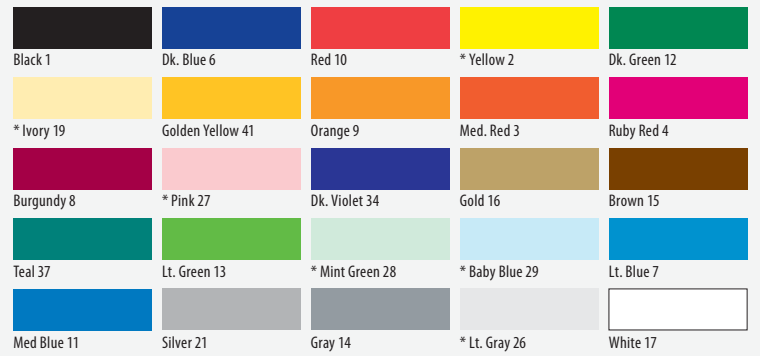

Standard Ink Colors

* These light colors are ideal for background colors, but may not be appropriate for type.